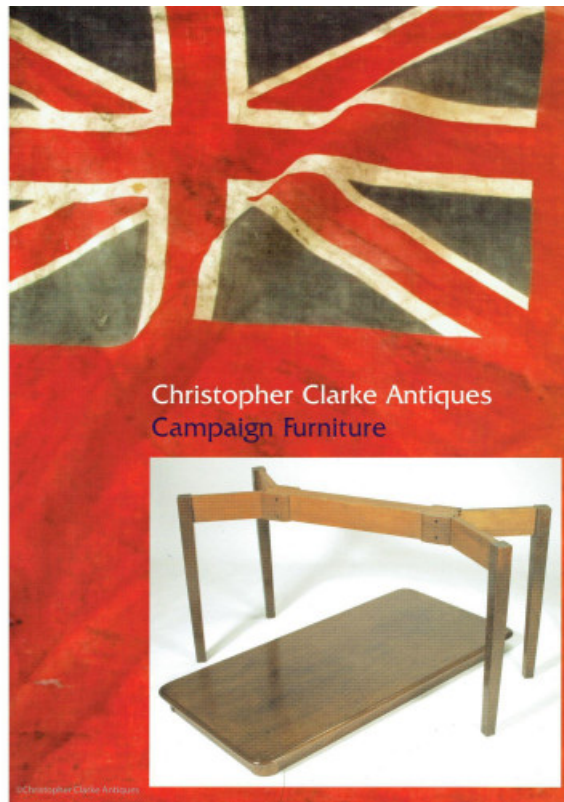

Christopher Clarke Antiques

**Dealers in Campaign Furniture
& Travel Items**

Campaign Furniture Catalogue

REF: 81938

Height: 21 cm (8.3") Width: 14.7 cm (5.8")

£5

A small 8 page pamphlet with short descriptions.

A Ross Desk Chair and Kane Cylinder Bureau are amongst the highlights.