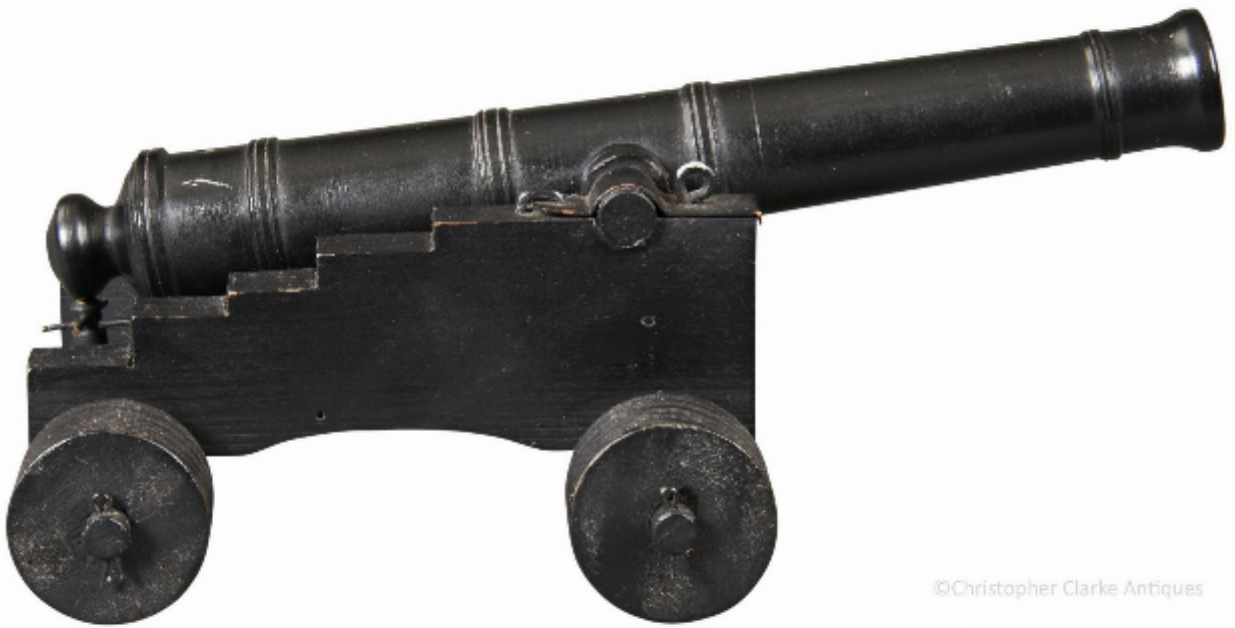

Christopher Clarke Antiques

Dealers in Campaign Furniture
& Travel Items

Ebony Ship's Cannon Barrel

£225

©Christopher Clarke Antiques

REF: 83364

Height: 7 cm (2.8")

Width: 9.5 cm (3.7")

Depth: 17 cm (6.7")

Description

An ebony model of a Ship's Cannon.

The cannon has a tapering, four stage barrel with touch hole. The naval carriage is a recent addition and its probable that the cannon was originally intended simply to be a model of the barrel without a truck.

The carriage has been quite well made though with metal fittings to the ebonized pine and a working screw elevator to raise the barrel. Mid 19th Century.

A second, similar model with a shorter barrel, is also available on this website.